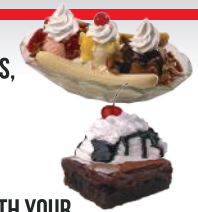

- 1 **SNICKERS** SUNDAE SNICKERS CANDY, HOT CARAMEL, HOT FUDGE, TOPPED WITH WHIPPED CREAM & A CHERRY
- 2 **Butterfinger** SUNDAE BUTTERFINGERS CANDY, BUTTERSCOTCH, TOPPED WITH WHIPPED CREAM & A CHERRY
- 3 **m&m's** SUNDAE M&M'S CANDY, CHOCOLATE SYRUP, TOPPED WITH WHIPPED CREAM & A CHERRY
- 4 **Reese's** SUNDAE REESE'S PEANUT BUTTER CUPS, PEANUT BUTTER SAUCE, HOT FUDGE, TOPPED WITH WHIPPED CREAM & A CHERRY
- 5 **HEATH** SUNDAE HEATH BAR CANDY, HOT CARAMEL, HOT FUDGE, TOPPED WITH WHIPPED CREAM & A CHERRY
- 6 **Brownie Bites** SUNDAE BROWNIE BITES, HOT FUDGE, TOPPED WITH WHIPPED CREAM & A CHERRY
- 7 **Reese's pieces** SUNDAE REESE'S PIECES, PEANUT BUTTER SAUCE, TOPPED WITH WHIPPED CREAM & A CHERRY
- 8 **Smores** SUNDAE GRAHAM CRACKERS, MARSHMALLOW SAUCE, HOT FUDGE, WHIPPED CREAM & A CHERRY
- 9 **Cookie Dough** SUNDAE COOKIE DOUGH, HOT FUDGE, CHOCOLATE CHIP, TOPPED WITH WHIPPED CREAM & A CHERRY
- 10 **OREO** SUNDAE OREOS, HOT FUDGE, TOPPED WITH WHIPPED CREAM & A CHERRY

Richman's SUNDAES

1 SCOOP OF ICE CREAM, 1 TOPPINGSMALL \$5.99
INCLUDES CHOCOLATE SYRUP, WHIPPED CREAM & A CHERRY

2 SCOOPS OF ICE CREAM, 2 TOPPINGS..... LARGE \$6.99
INCLUDES CHOCOLATE SYRUP, WHIPPED CREAM & A CHERRY

ADDITIONAL TOPPINGS \$1.29

- BUTTERSCOTCH
- CHOCOLATE CHIPS
- CHOCOLATE SYRUP
- CRUSHED CHERRIES
- GRAHAM CRACKERS
- GUMMIE BEARS
- HOT CARAMEL
- HOT FUDGE
- MARSHMALLOW
- OREO
- PEANUTS
- PINEAPPLE
- STRAWBERRY
- WET WALNUTS

PREMIUM TOPPINGS \$1.49

- BROWNIE BITES
- Butterfinger
- Cookie Dough
- HEATH
- m&m's
- Reese's
- Reese's Peanut Butter Sauce
- Reese's pieces
- SNICKERS

BANANA SPLIT YOUR CHOICE OF ICE CREAM, SLICED BANANA, PINEAPPLES, STRAWBERRIES, CRUSHED CHERRIES & WET WALNUTS. INCLUDES CHOCOLATE SYRUP, WHIPPED CREAM & A CHERRY! \$10.99